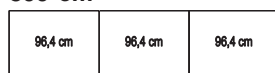

Art no. GBP

Sliding door wardrobe with glass doors,
H 217, D 67 cm

200 cm

200 cm, 2 doors

660

300 cm

300 cm, 3 doors

661

300 cm

300 cm, 3 doors,
1 centered glass door,
outside doors in carcass colour

804

Standard equipment:
2 adjustable shelves,
1 clothes rail per compartment

2-piece set self-closing mechanism with buffering for outside doors