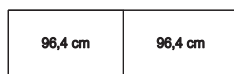

Art no. GBP

Sliding door wardrobe with glass doors,
H 217, D 67 cm

200 cm

200 cm, 2 doors

660

300 cm

300 cm, 3 doors

661