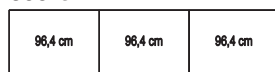

Art no. GBP

Sliding door wardrobe with glass doors,
H 217, D 67 cm

200 cm

200 cm, 2 doors

660

300 cm

300 cm, 3 doors

661

300 cm

300 cm, 3 doors,
1 centered glass door,
outside doors in carcass colour

804

Standard equipment:
2 adjustable shelves,
1 clothes rail per compartment

2-piece set self-closing mechanism with buffering for outside doors